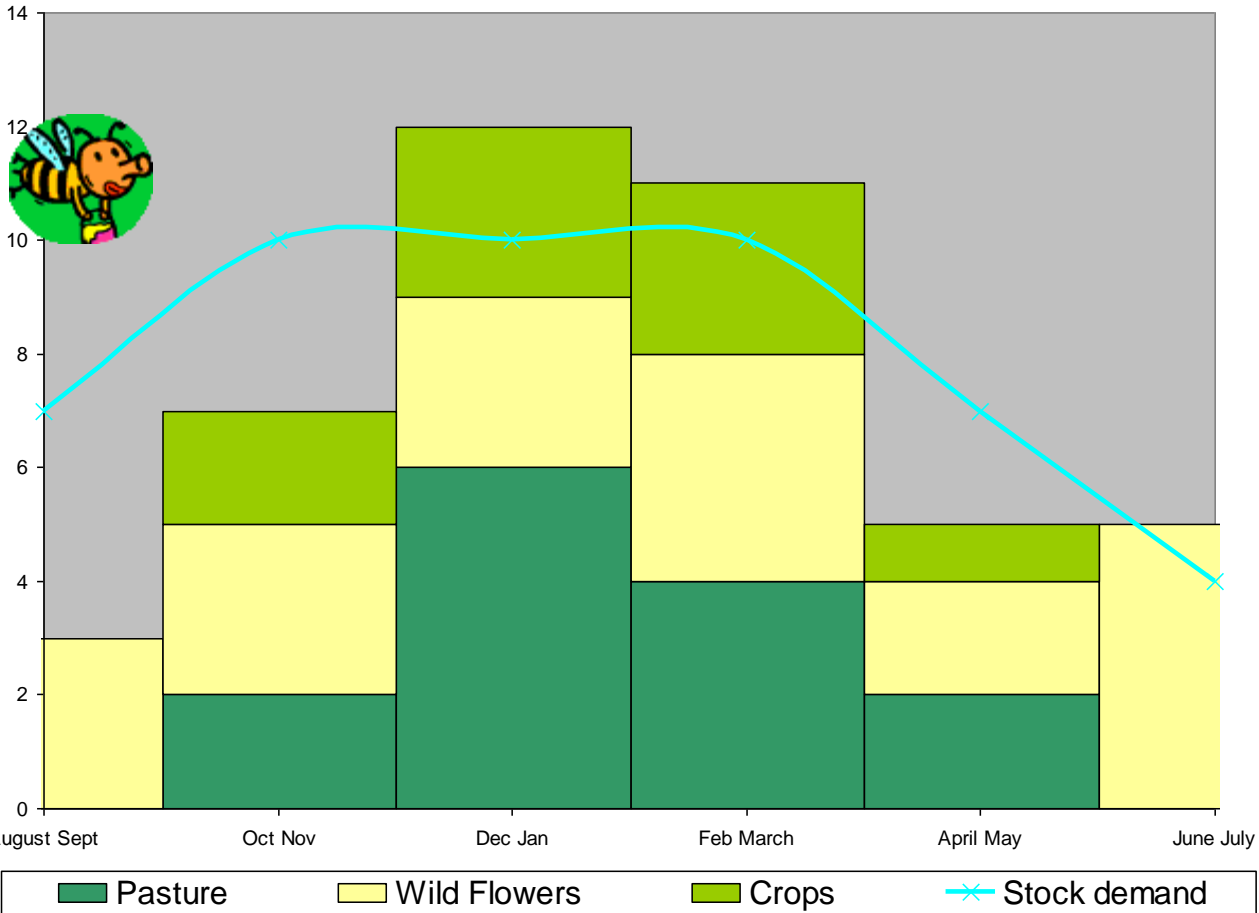

Bee friendly hill farm systems

By Marco Gonzalez Apiculture Officer AsureQuality Limited
Christchurch FF_Hill Country Farmers Conference
10th June 2011

Matching feed supply with feed demand

Matching feed supply with feed demand

Multipurpose plants

Bee friendly farm systems

Demonstration Farm

A vibrant field of white and yellow flowers, likely a wildflower meadow, stretches across the foreground and middle ground. In the background, a dense forest of green trees is visible under a bright sky. The overall scene is bright and natural.