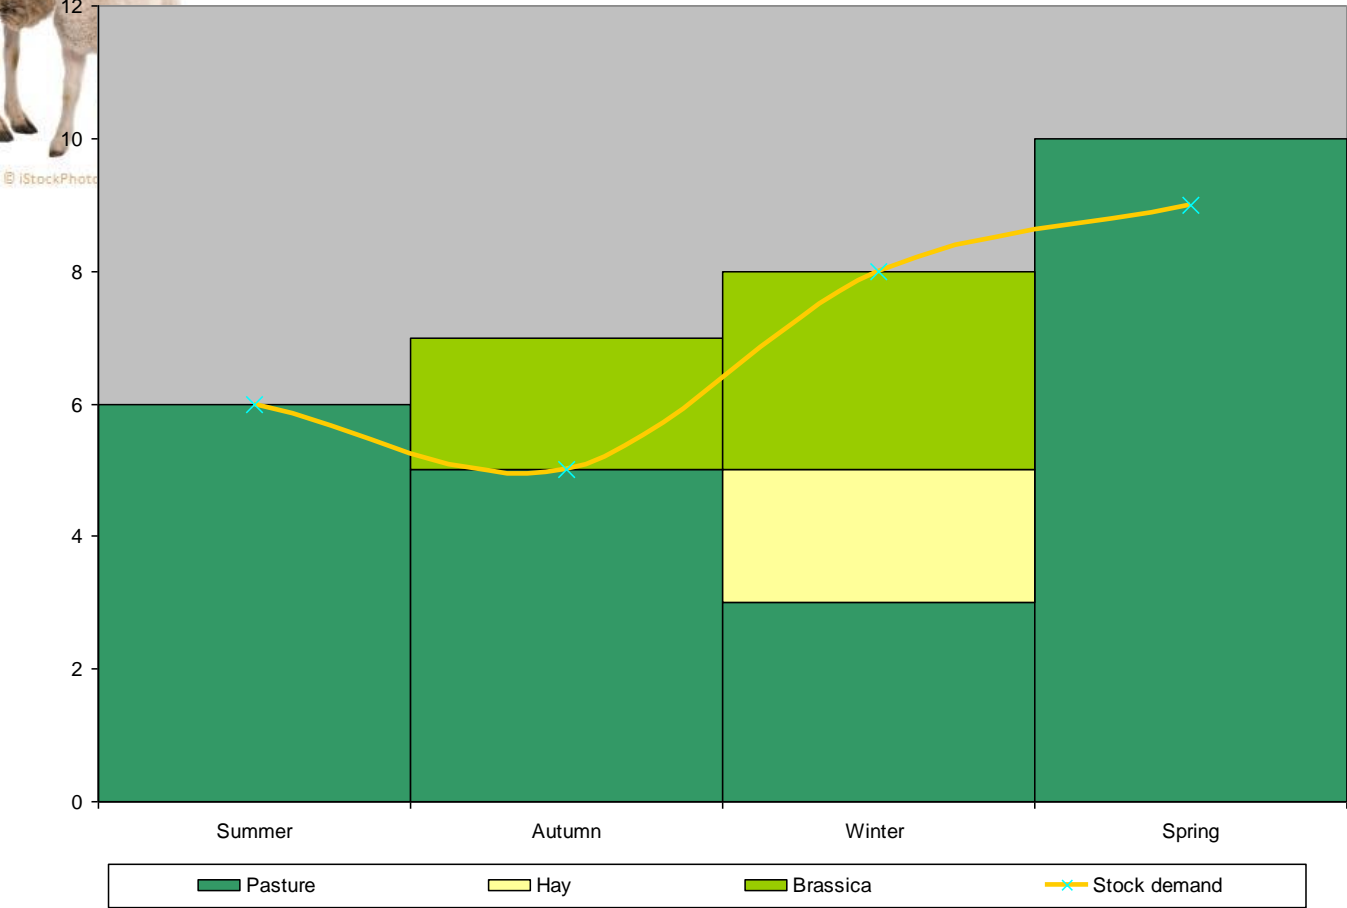

Bee friendly hill farm systems

By Marco Gonzalez Apiculture Officer AsureQuality Limited
Christchurch FF_Hill Country Farmers Conference
10th June 2011

Matching feed supply with feed demand

Matching feed supply with feed demand

Multipurpose plants

Bee friendly farm systems

Demonstration Farm

A vibrant field of white and yellow flowers, likely a wildflower meadow, stretches across the foreground and middle ground. In the background, a dense forest of green trees is visible under a bright sky. The overall scene is bright and natural.